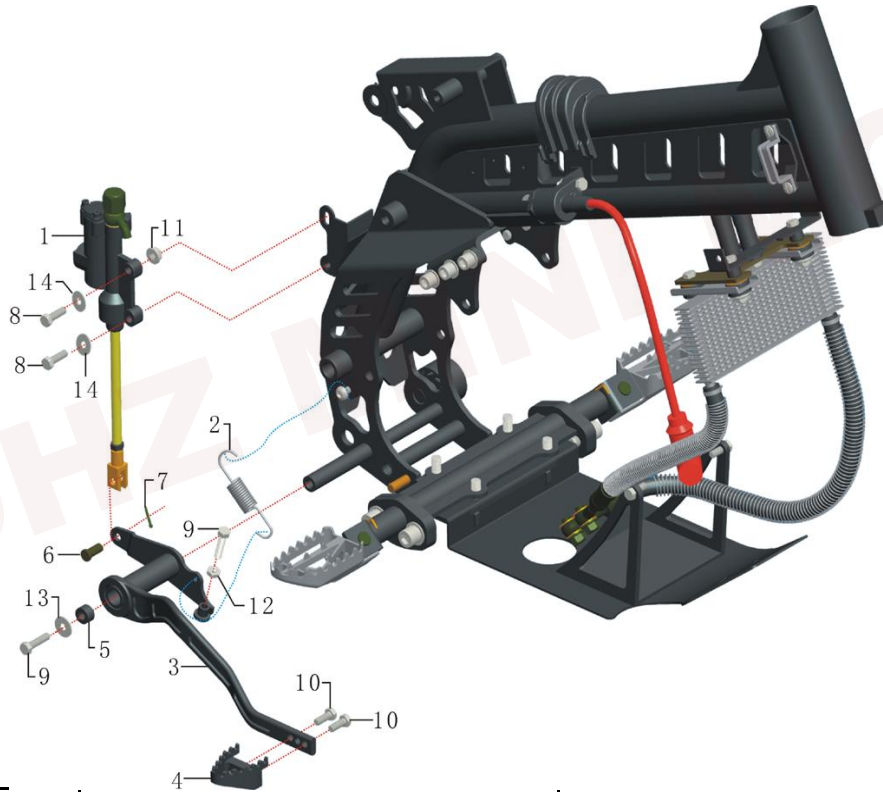

BRAKE ASSY., REAR

REF.No.	PART No.	DESCRIPTION	QTY
11	GB/T6177M6	nut M6	1
12	GB/T6170M6	nut M6	1
13	GB/96Φ6	flat washer Φ6	1
14	GB/97Φ6	flat washer Φ6	2