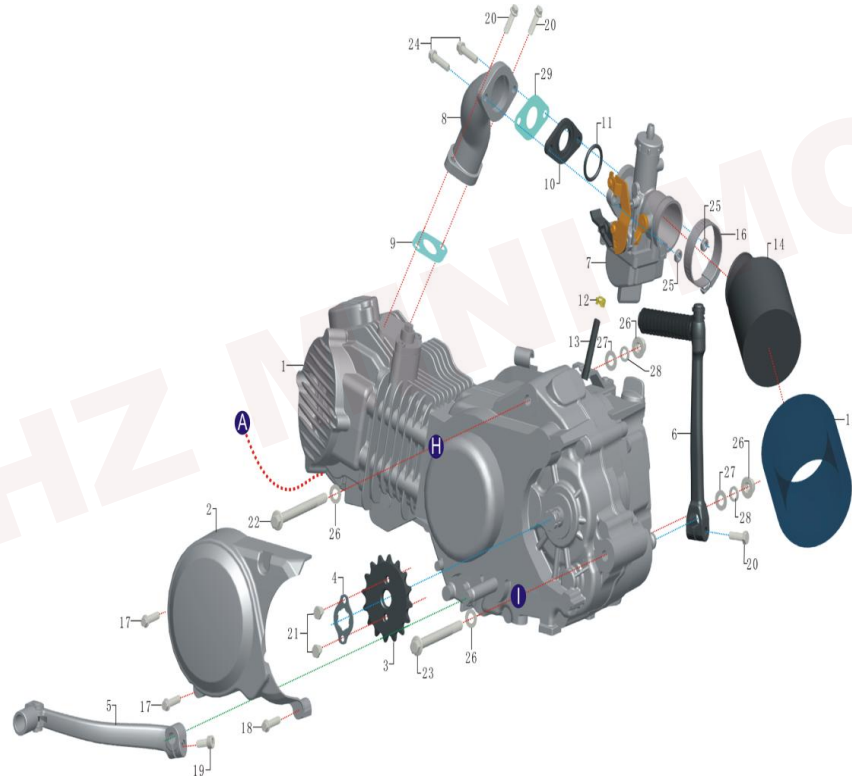

DHZ OUTLAW160R Parts Diagram

TABLE OF CONTENT

ENGINE, CARBURETOR AND AIR FILTER ASSY.	1
EXHAUST ASSY.	4
HANDLEBAR ASSY.	5
FORK ASSY., FRONT	9
FRONT WHEEL ASSY.	13
REAR WHEEL ASSY.	15
REAR SHOCK AND REAR SWING ARM ASSY.	18
FRAME AND SUB-FRAME ASSY.	22
FUEL COOLING ASSY.	26
BRAKE ASSY., REAR	28
BRAKE ASSY.2, FT & RR	30
FENDER AND SEAT ASSY.	31
FUEL TANK ASSY.	34
ELECTRICAL ASSY.	36
CABLES	37
STICKER KIT	38

ENGINE, CARBURETOR AND AIR FILTER ASSY.

REF.No.	PART No.	DESCRIPTION	QTY
1			
2	010108073330103	engine W155CC	1
3	010108073330103-1	cover, chain	1
4	20082201001700	sprocket, engine 420-16T	1
5	20082304010100	locking washer, sprocket	1
6	02028203020000	lever, gear shift	1
7	02025101040000	lever, kick start	1
8	02024020800000	carburetor PZ30	1
9	02001091611000	manifold, air intake	1
10	20012501140100	gasket, air intake 1	1

ENGINE, CARBURETOR AND AIR FILTER ASSY.

REF.No.	PART No.	DESCRIPTION	QTY
11	20012301140100	spacer, (composite plastic)	1
12	20130401030301	O-ring, carburetor, (rubber)	1
13	12300110100100	clamp, hose $\Phi 6$	1
14	06100029014100	hose, overflow	1
15	02004102110000	air filter	1
16		elemnet, air filter	1
17	12300320200000	clamp, duct	1
18	GB/T5787M6*35	bolt, flanged M6*35	2
19	GB/T5787M6*30	bolt, flanged M6*30	1
20	GB/T70.1M6*16	bolt M6*16	1

ENGINE, CARBURETOR AND AIR FILTER ASSY.

REF.No.	PART No.	DESCRIPTION	QTY
21	GB/T5783M6*20	bolt M6*20	3
22	GB/T5783M6*8	bolt M6*8	2
23	GB/T5787M8*115	bolt, flanged M8*115	1
24	GB/T5787M8*105	bolt, flanged M8*105	1
25	GB/T5783M6*30	bolt M6*30	2
26	GB/T6170 M6	nut M6	2
27	GB/T6187M8	nut, flanged, locking M8	2
28	GB/T97Φ8	flat washer Φ8	4
29	GB/T93Φ8	lock washer Φ8	2
30	20012401140100	gasket, CARBURETOR	1