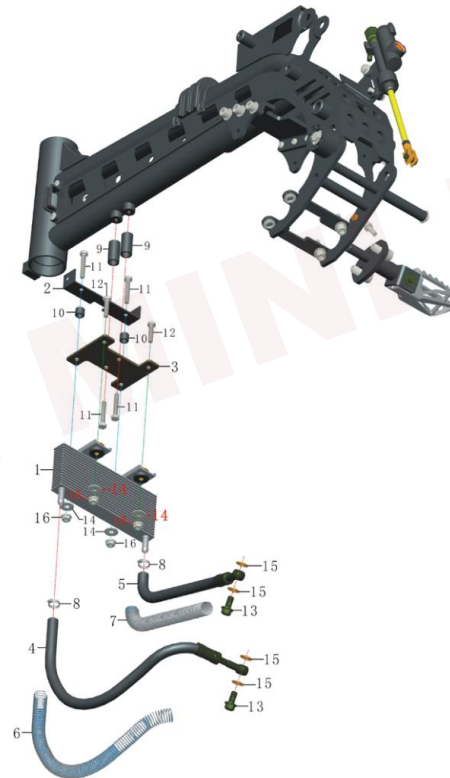

FUEL COOLING ASSY.

REF.No.	PART No.	DESCRIPTION	QTY
1	02021101010300	fuel cooling	1
2	07095091101000	bracket, fuel tank,front	1
3	07025091101000	bracket, fuel cooling	1
4	02021101010300-1	hose,fuel 1	1
5	02021101010300-2	hose,fuel 2	1
6	02021101010300-3	spring, rubber hose 1	1
7	02021101010300-4	spring, rubber hose 2	1
8	02021101010300-5	damp, duct	2
9	09011118240000	spacer $\Phi 11*\Phi 15*30$	2
10	09011003210000	spacer $\Phi 8*\Phi 12*10$	2