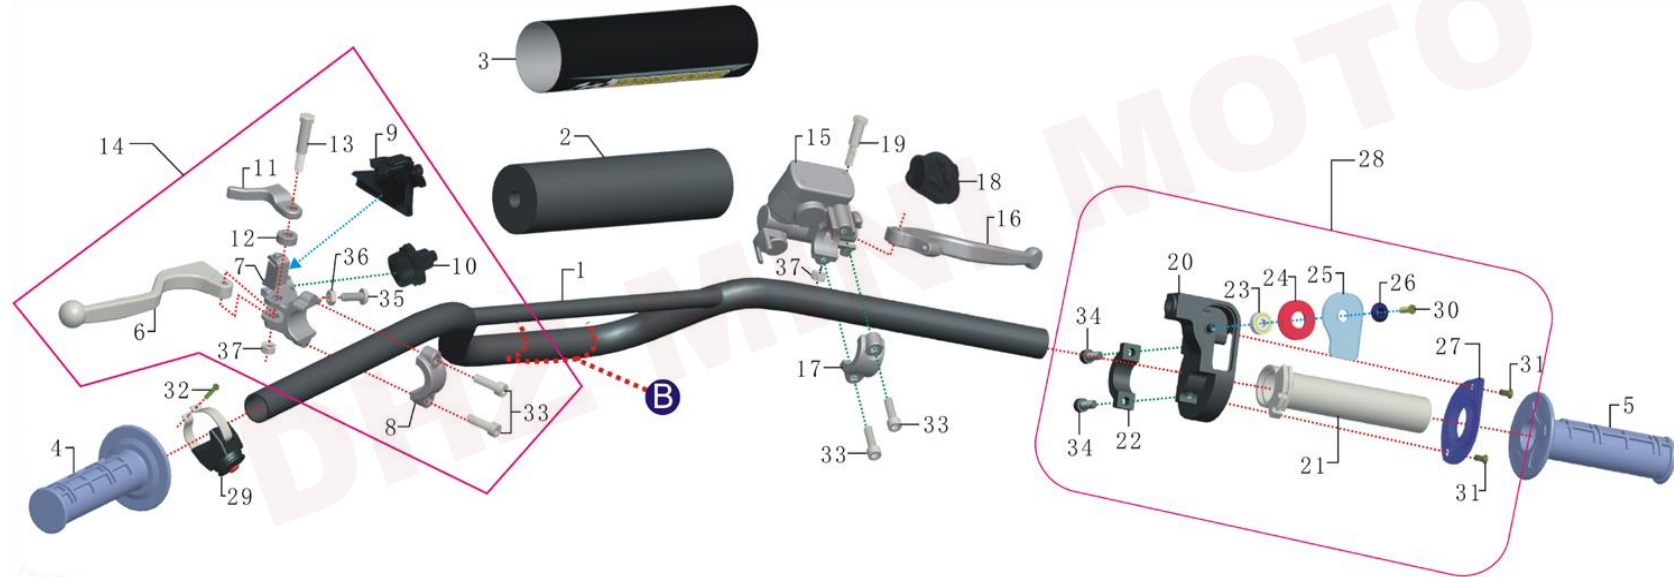

HANDLEBAR ASSY.

REF.No.	PART No.	DESCRIPTION	QTY
11	03011010205000-6	lever, resistance throttle	1
12	03011010205000-7	spacer $\Phi 8 \times \Phi 15 \times 6$	1
13	03011010205000-8	bolt, housing, clutch lever (Unavailable)	1
14	03011010205000	lever, clutch, assy.	1
15	03030020640301-1	master cylinder, front (Unavailable)	1
16	03030020640301-2	lever, brake	1
17	03030020640301-3	bracket, master cylinder, mirror, RH	1
18	03030020640301-4	rubbercoating, waterproof, lever, brake	1
19	03030020640301-5	bolt, brake lever (Unavailable)	1
20	03010010110101	housing, throttle, top (Unavailable)	1