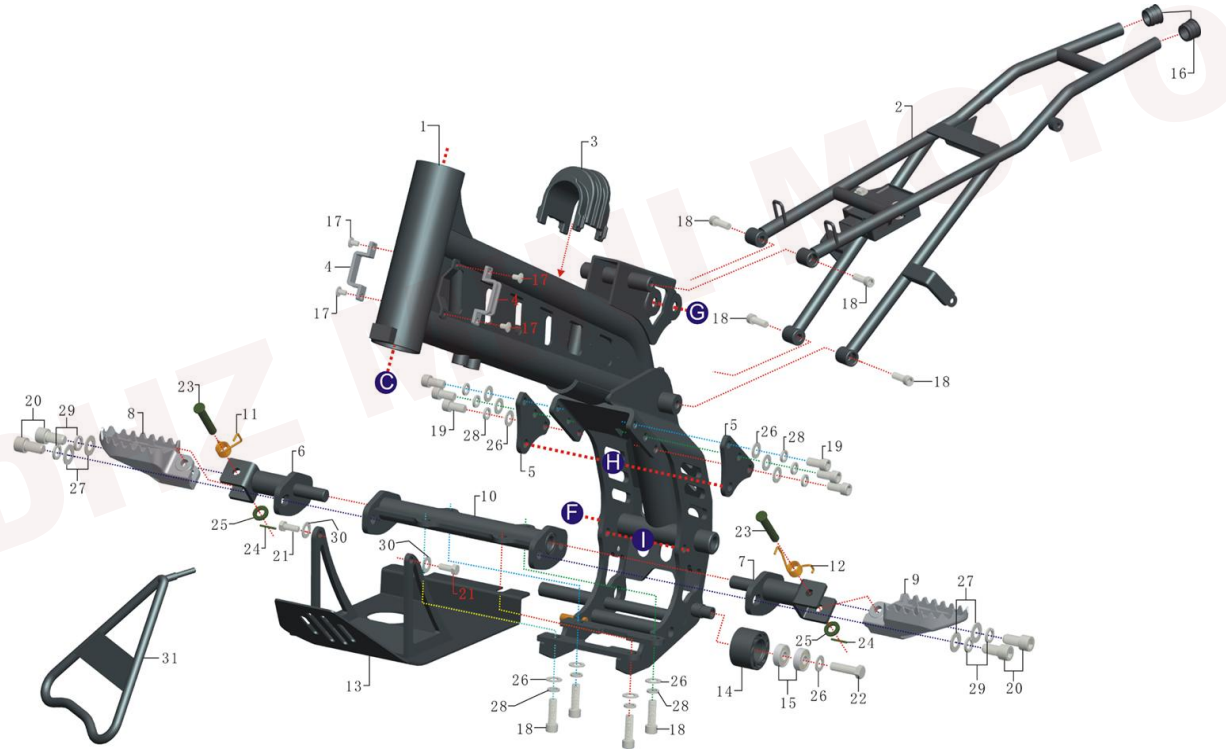

FRAME AND SUB-FRAME ASSY.

REF.No.	PART No.	DESCRIPTION	QTY
31	07024091101000	kick stand	1