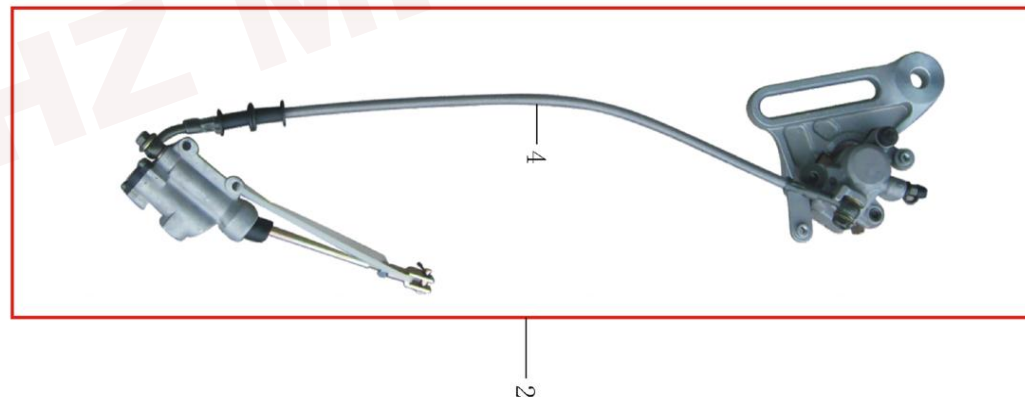

BRAKE ASSY.2, FT & RR

REF.No.	PART No.	DESCRIPTION	QTY
1	03030020640301	brake assy., front	1
2	03031050840301	brake assy., rear	1
3	03030020640301-8	hose, brake,front	1
4	03031050840301-3	hose, brake,rear	1