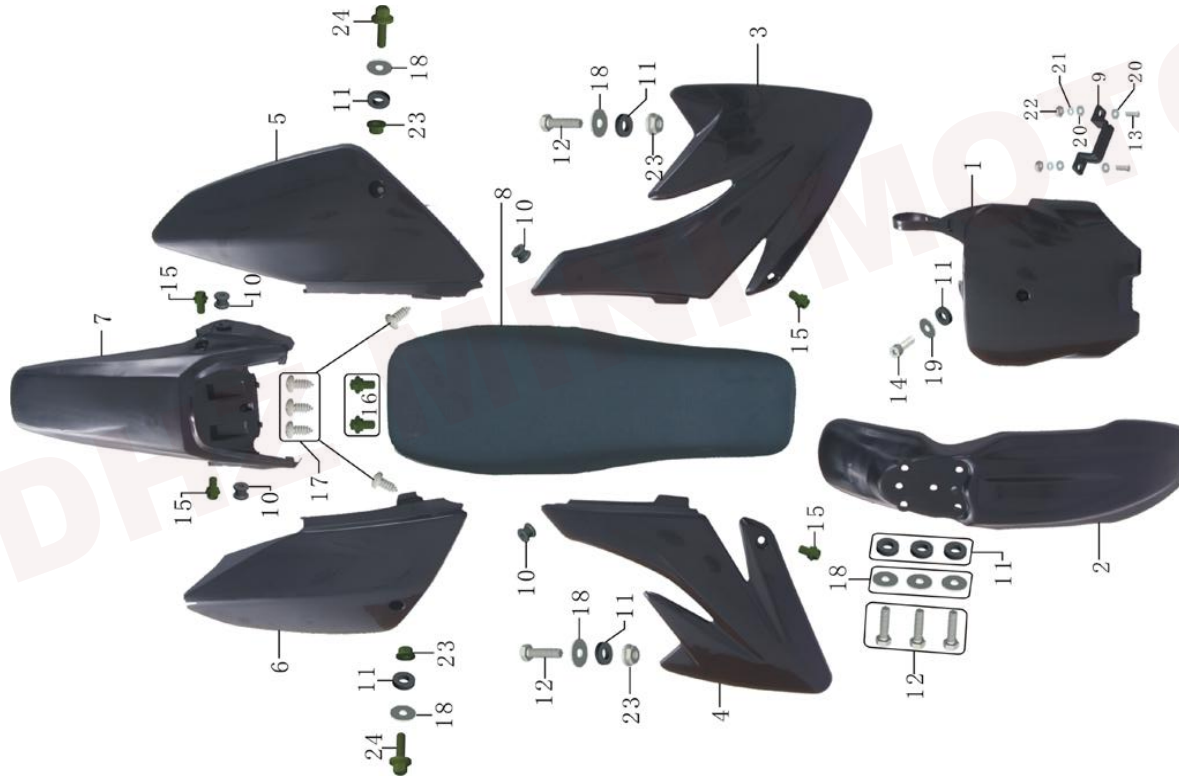

FENDER AND SEAT ASSY.

REF.No.	PART No.	DESCRIPTION	QTY
1	06011091020100	number plate, front	1
2	06012091020100	fender, front	1
3	06013091020100	fairing, fuel tank, LH	1
4	06014091020100	fairing, fuel tank, RH	1
5	06015091020100	fairing, rear, LH	1
6	06016091020100	fairing, rear, RH	1
7	06018091020100	fender, rear	1
8	06001091010000	seat	1
9	06100025022100	bracket	1
10	06018091020100-1	grommet, round	4