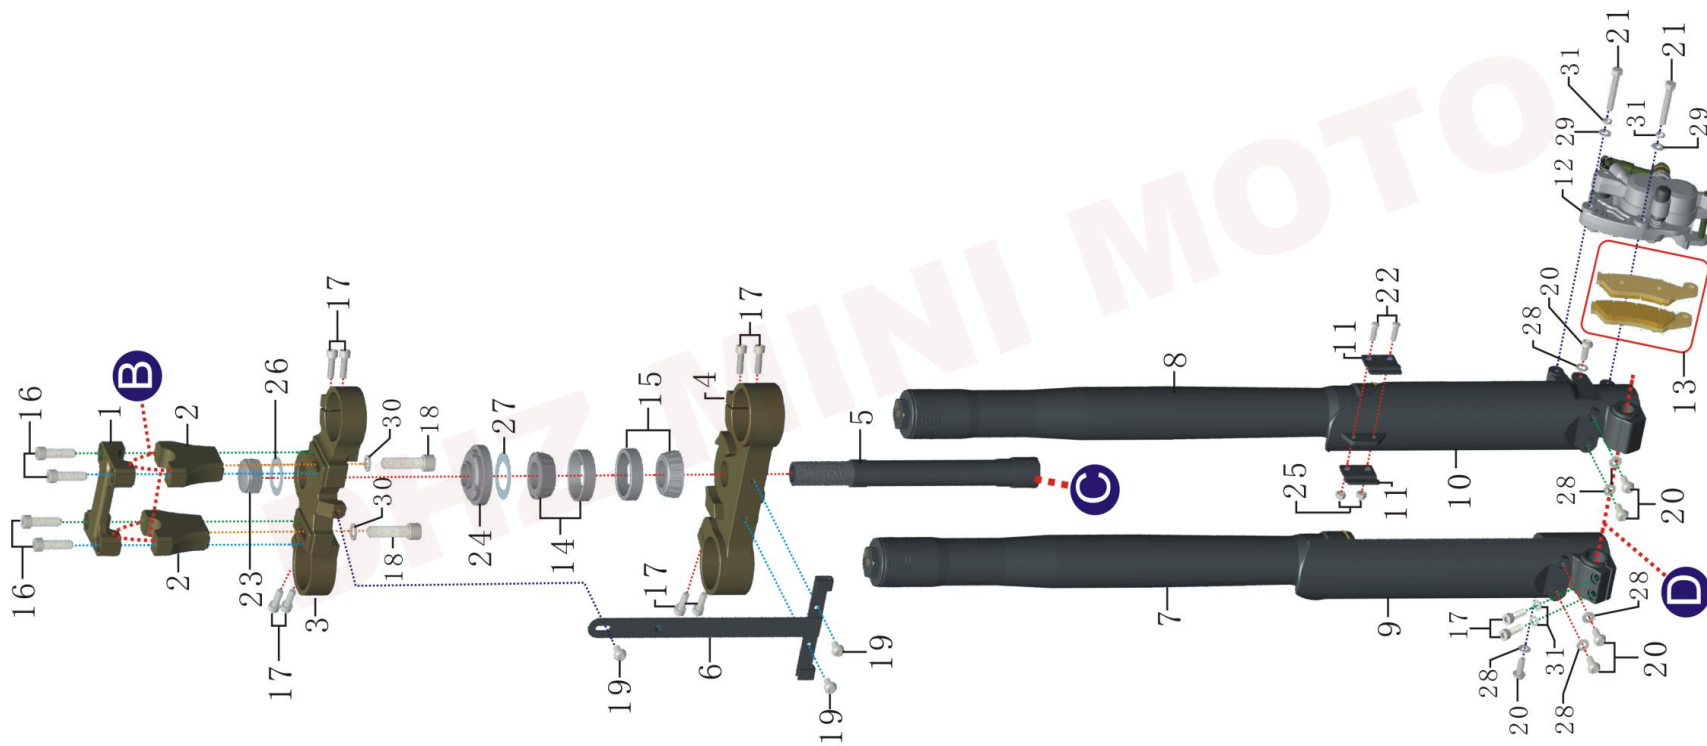

FORK ASSY., FRONT

REF.No.	PART No.	DESCRIPTION	QTY
1	03004031106060	riser, handle bar, top	1
2	03005032106060	riser, handle bar, bottom	2
3	03002410506060	triple clamp, top	1
4	03003410606060	triple clamp, bottom	1
5	03006090511010	steering stem 243mm	1
6	07094091101000	bracket, number plate	1
7	04008123104030	adjustable inverted fork, RH	1
8		adjustable inverted fork, LH	1
9	04008123104030-1	guard, fork, RH (protector)	1
10	04008123104030-2	guard, fork, LH (protector)	1