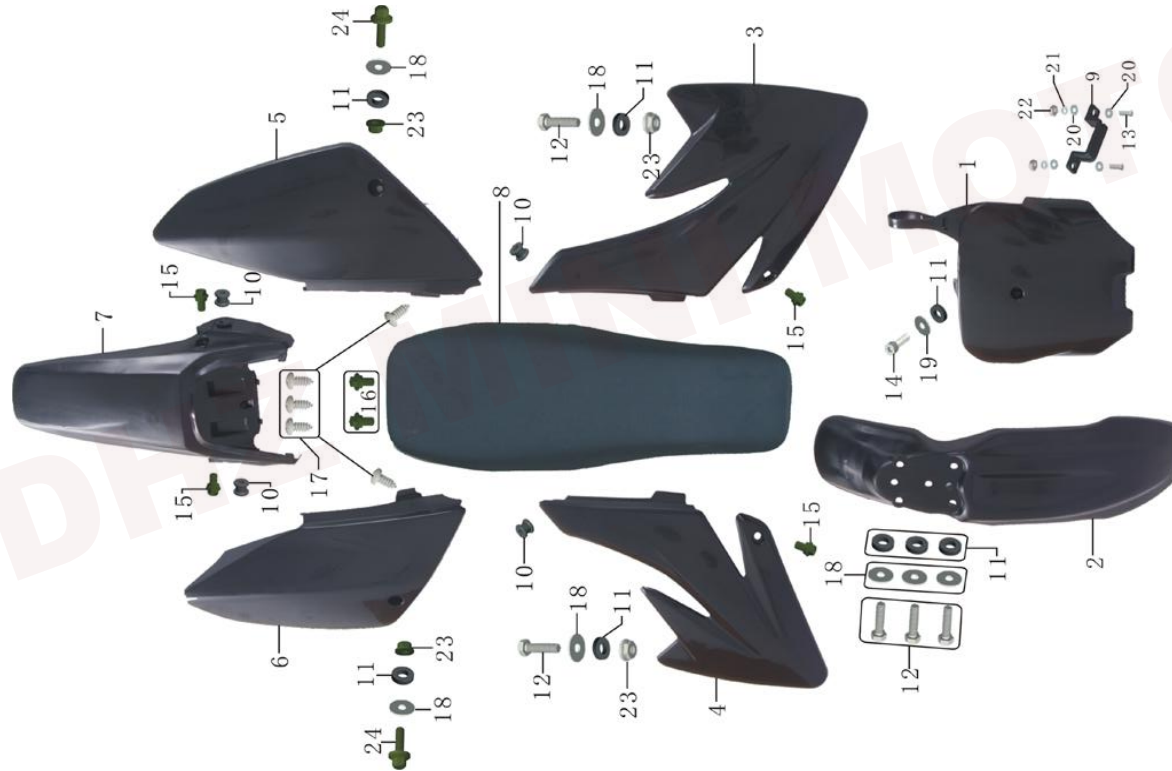

FENDER AND SEAT ASSY.

REF.No.	PART No.	DESCRIPTION	QTY
11	06100027014100	rubber washer Φ6	8
12	GB/T5783M6*16	bolt M6*16	5
13	GB/T818M4*12	bolt M4*12	2
14	GB/T70.1M6*12	bolt M6*12	1
15	12203300271200	bolt, flanged M6*12	4
16	12203305371200	bolt, flanged M8*16	2
17	GB/T845ST4.8*16	bolt, ST4.8*16	5
18	GB/97Φ6	flat washer Φ6	7
19	GB/96Φ6	flat washer Φ6	1
20	GB/96Φ4	flat washer Φ4	2