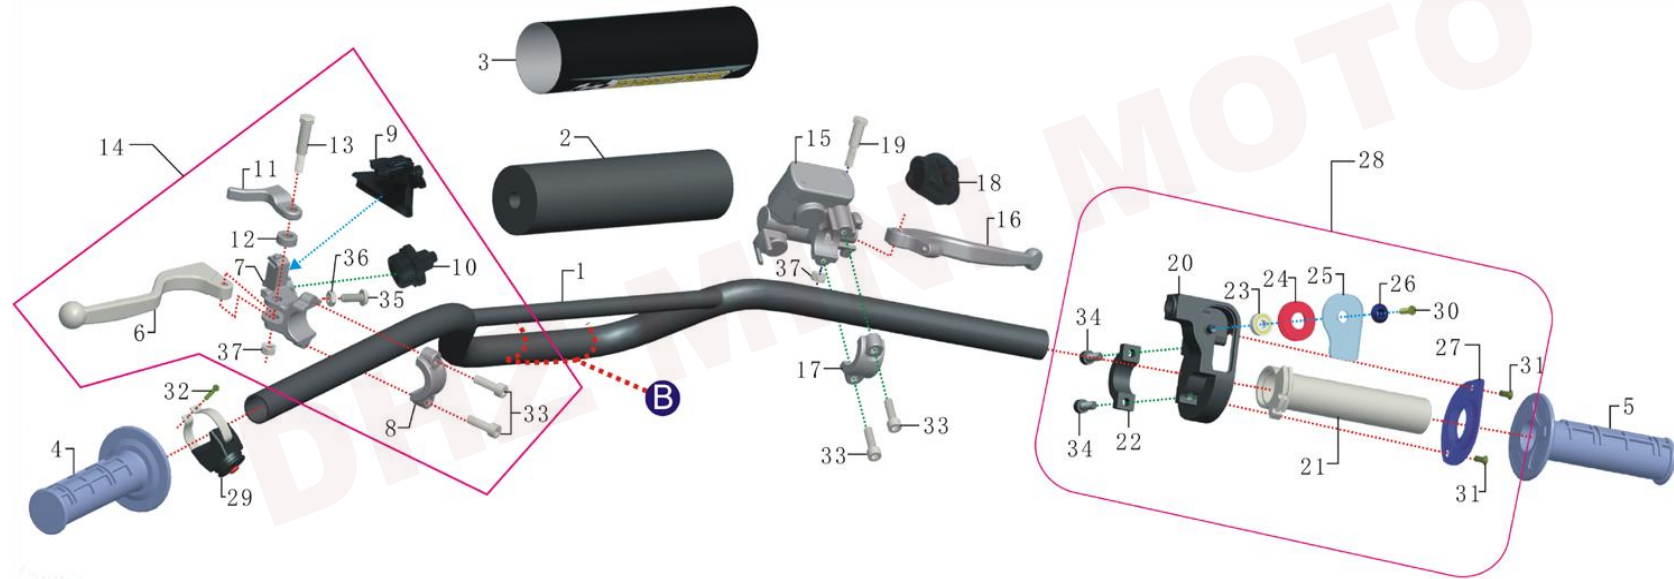

HANDLEBAR ASSY.

REF.No.	PART No.	DESCRIPTION	QTY
31	GB/T 819M4*8	bolt M4*8	2
32	GB/T70.2M4*16	bolt M4*16	1
33	GB/T70.1M6*20	bolt M6*20	4
34	GB/T70.1M6*16	bolt M6*16	2
35	GB/T70.2M6*16	bolt M6*16	1
36	GB/T6170M6	nut M6	1
37	GB/T889M6	nut, locking M6	2