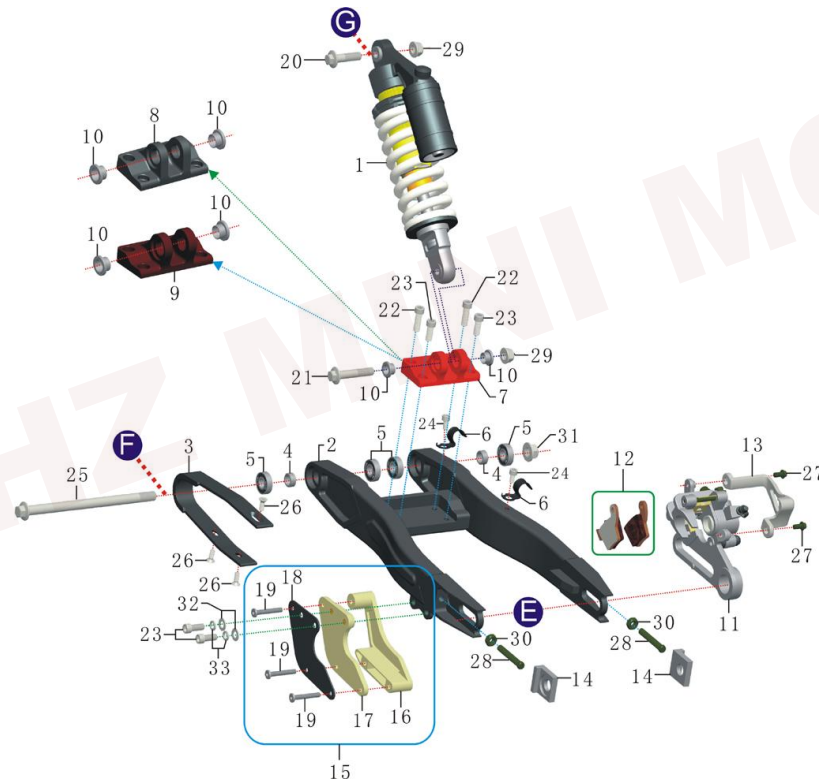

REAR SHOCK AND REAR SWING ARM ASSY.

REF.No.	PART No.	DESCRIPTION	QTY
1	04003305202050	rear shock L=290mm	1
2	07003096209000	swing arm, rear	1
3	06100001022100	guide, chain	1
4	07003096209000-1	spacer $\Phi 12.3 \times \Phi 17.6 \times 7.6$	2
5	07003096209000-2	bearing 6001RS	4
6	06100030022100	bracket, brake hose	2
7	08093017020003	bracket, rear shock 1	1
8	08093017020001	bracket, rear shock 2	1
9	08093017020002	bracket, rear shock 3	1
10	09011133230000	spacer $\Phi 10.2 \times \Phi 16 \times \Phi 24 \times 10$	6