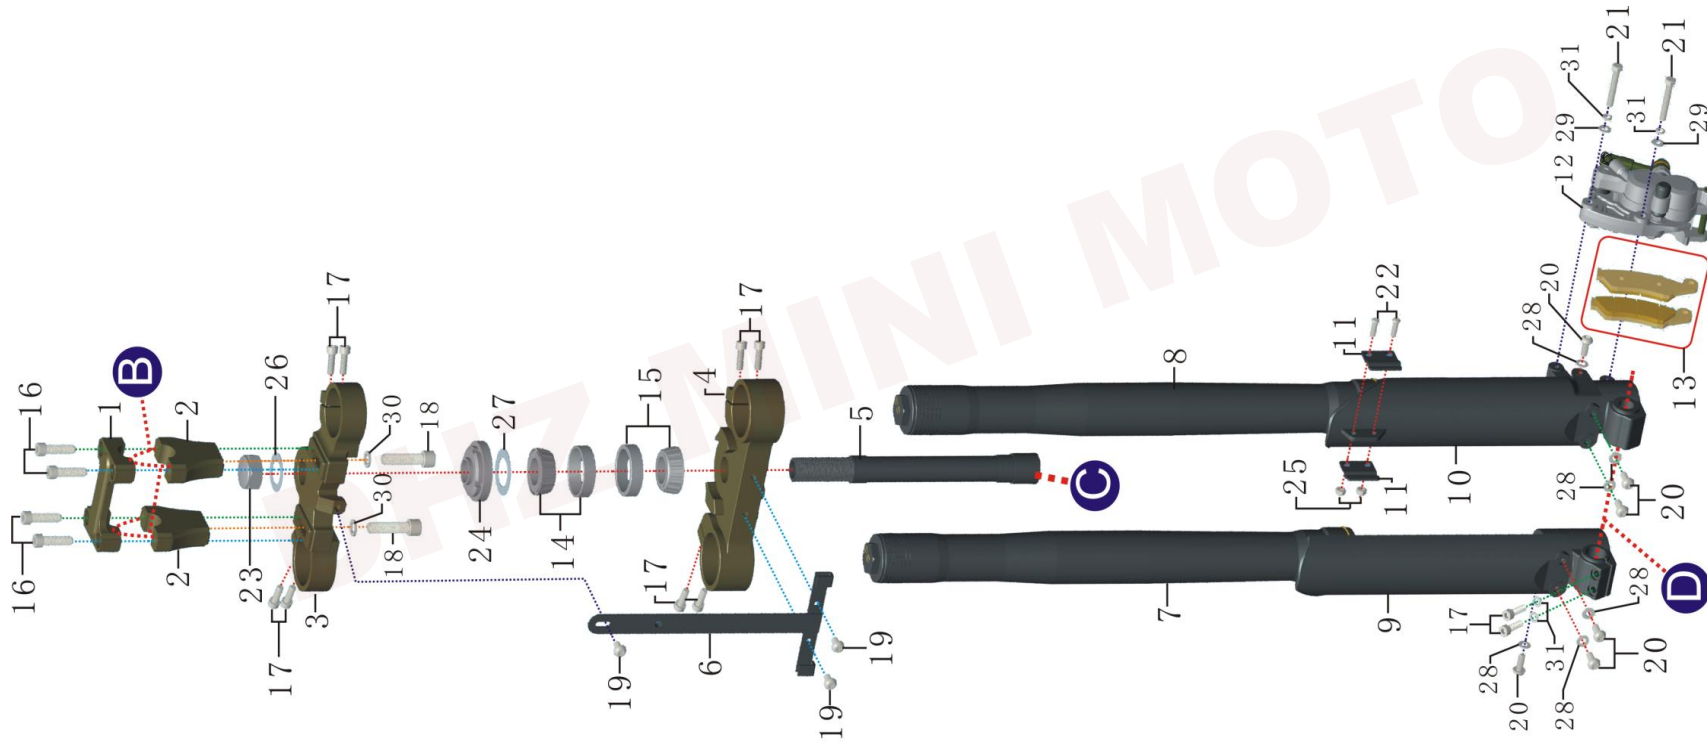

FORK ASSY., FRONT

REF.No.	PART No.	DESCRIPTION	QTY
31	GB/T93Φ6	lock washer Φ6	4