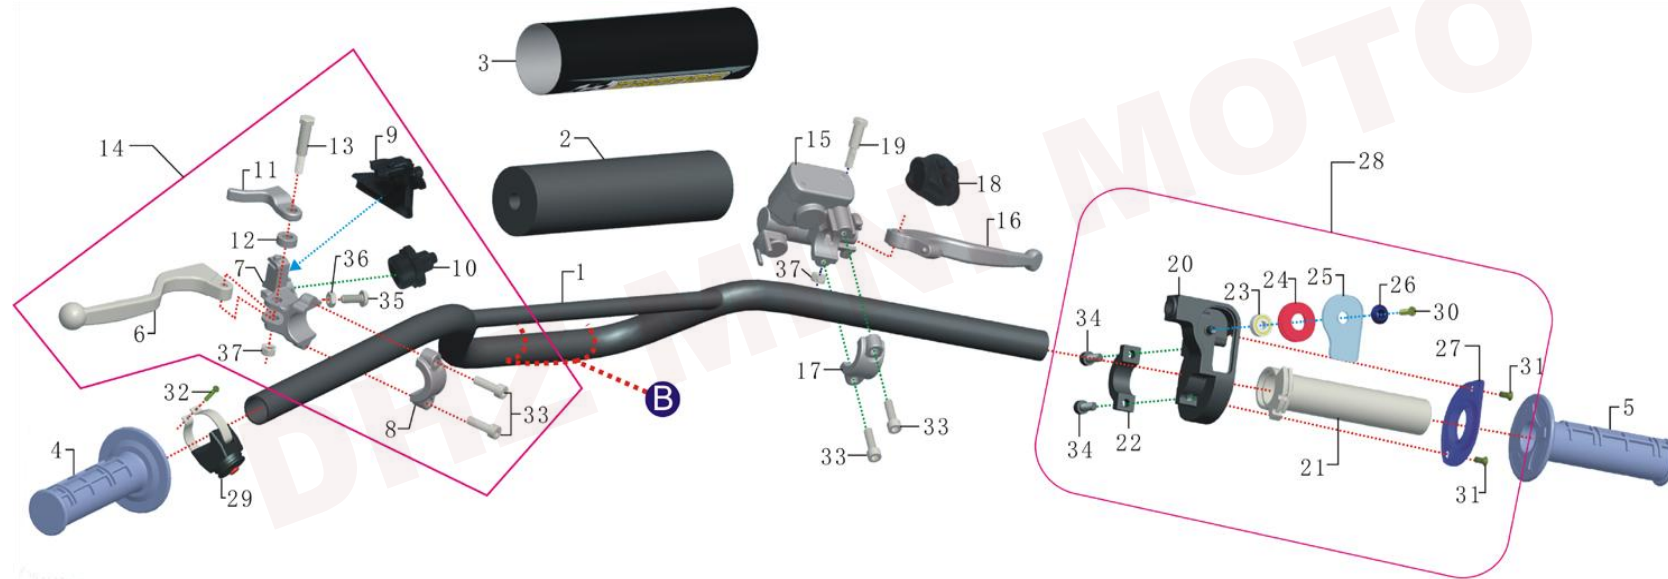

HANDLEBAR ASSY.

REF.No.	PART No.	DESCRIPTION	QTY
1	03001004101010	handel bar	1
2	10011000300000	foam padding, crossbar	1
3	10010014110300	cover, foam padding	1
4	03007101020000	grip, LH	1
5	03008101020000	grip, RH	1
6	03011010205000-1	lever, clutch	1
7	03011010205000-2	housing, clutch lever (Unavailable)	1
8	03011010205000-3	bracket, lever housing LH	1
9	03011010205000-4	rubbercoating, waterproof, lever, clutch	1
10	03011010205000-5	rubbercoating, waterproof	1