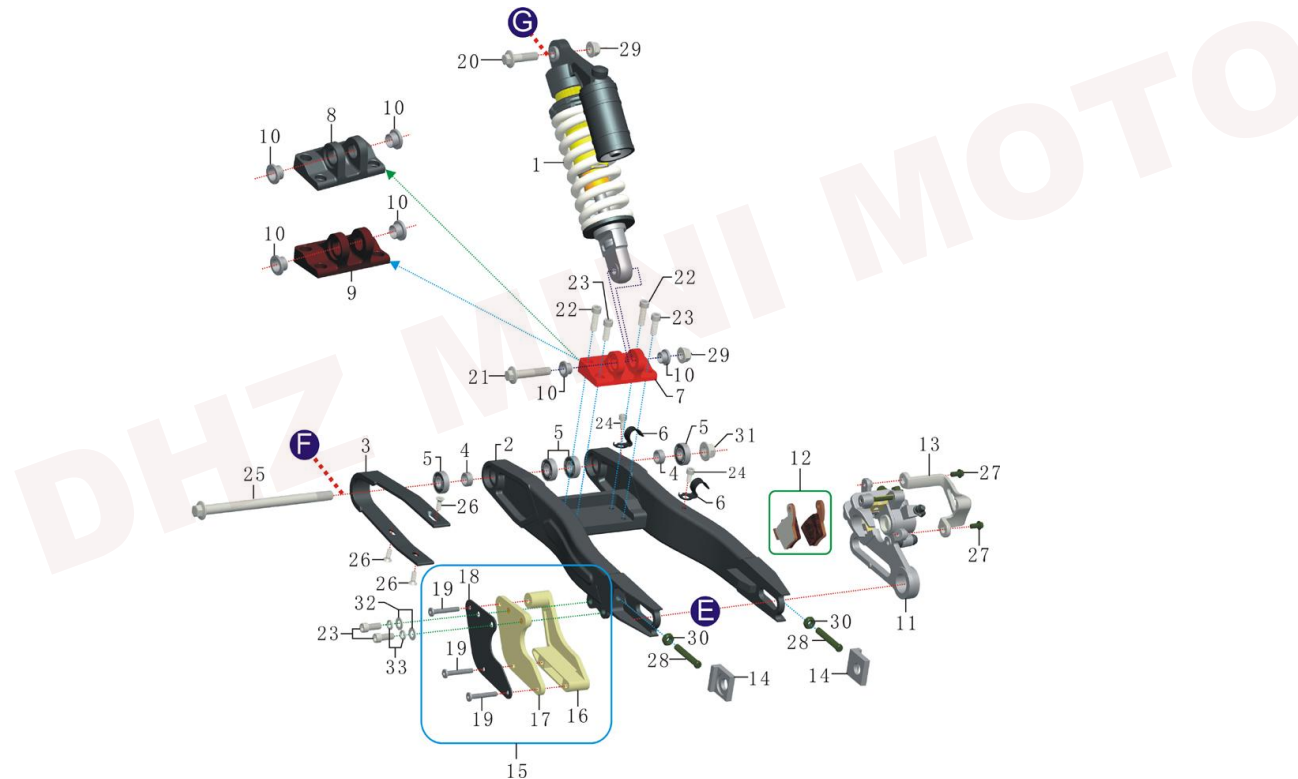

REAR SHOCK AND REAR SWING ARM ASSY.

REF.No.	PART No.	DESCRIPTION	QTY
31	GB/T6187M12	nut, flanged, locking M12	1
32	GB/T97Φ8	flat washer Φ8	2
33	GB/T93Φ8	lock washer Φ8	2