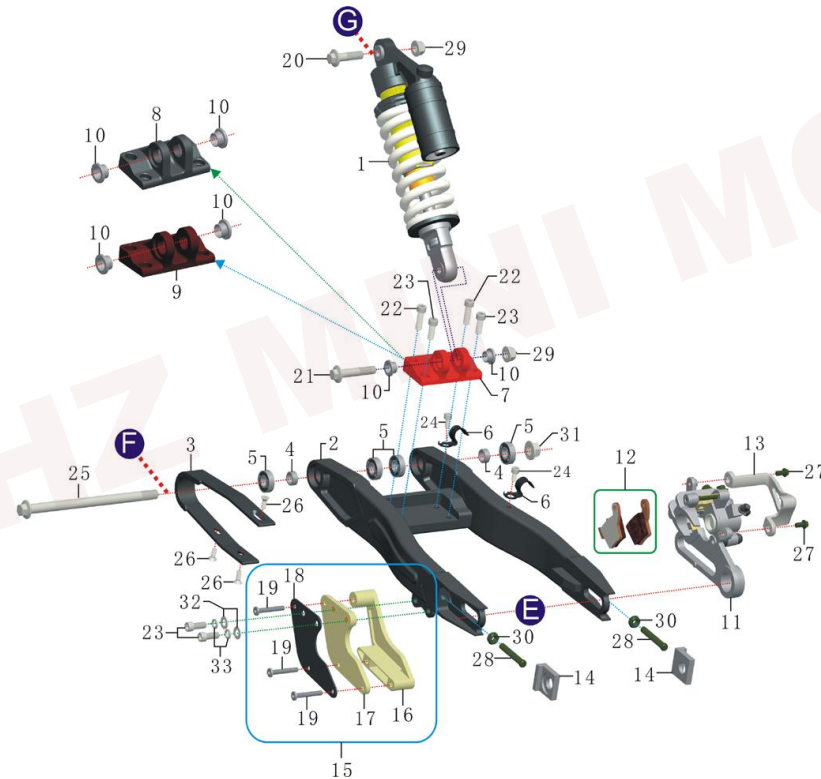

REAR SHOCK AND REAR SWING ARM ASSY.

REF.No.	PART No.	DESCRIPTION	QTY
11	03031050840301-1	caliper, brake, rear	1
12	03031050840301-2	brake pads, front	1
13	06100051011200	guard, caliper, brake, rear (protector)	1
14	09017112070000	adjuster, wheel	2
15	06100007023501	guide, chian, assy.	1
16		guide, chian, RH	1
17		guide, chian, LH	1
18		plate, guide chian	1
19		bolt M6*40	2
20	GB/T5787M10*40	bolt, flanged M10*40	1