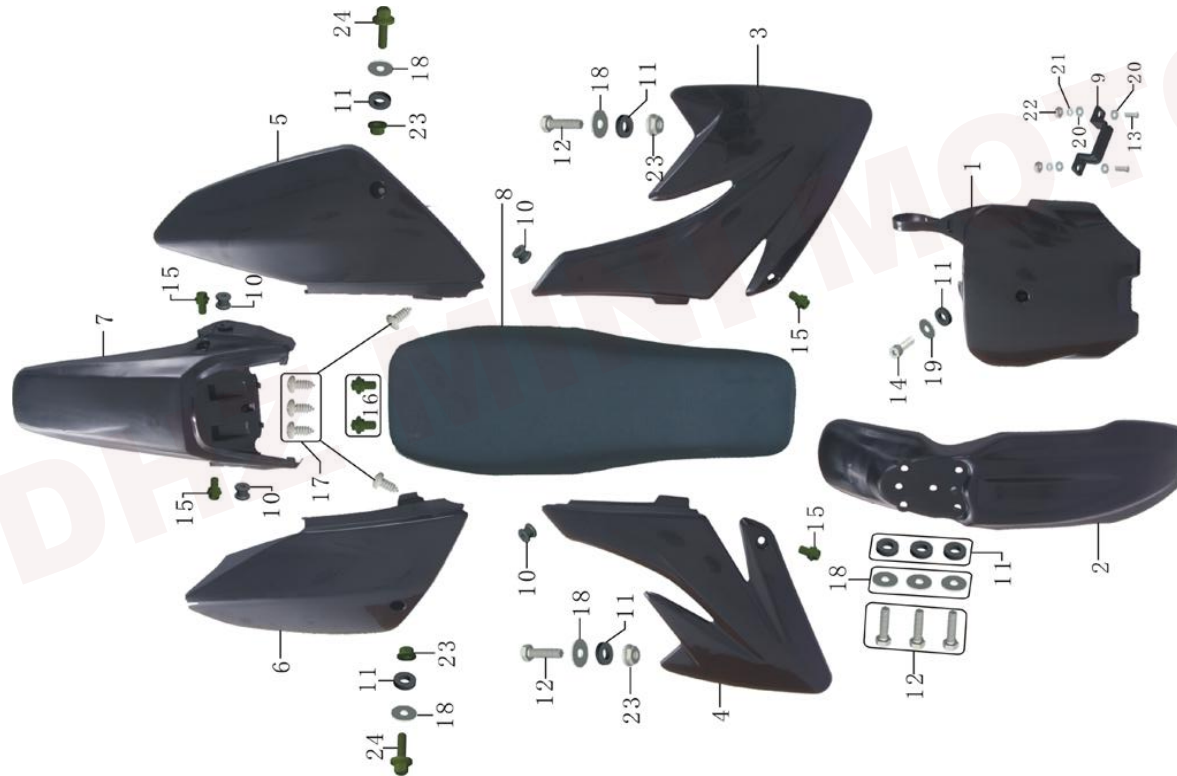

FENDER AND SEAT ASSY.

REF.No.	PART No.	DESCRIPTION	QTY
21	GB/T93Φ4	lock washer Φ4	2
22	GB/T6170M4	nut M4	2
23	GB/T6177M6	nut M6	2
24	GB/T5787M6*16	bolt, flanged M6*16	2