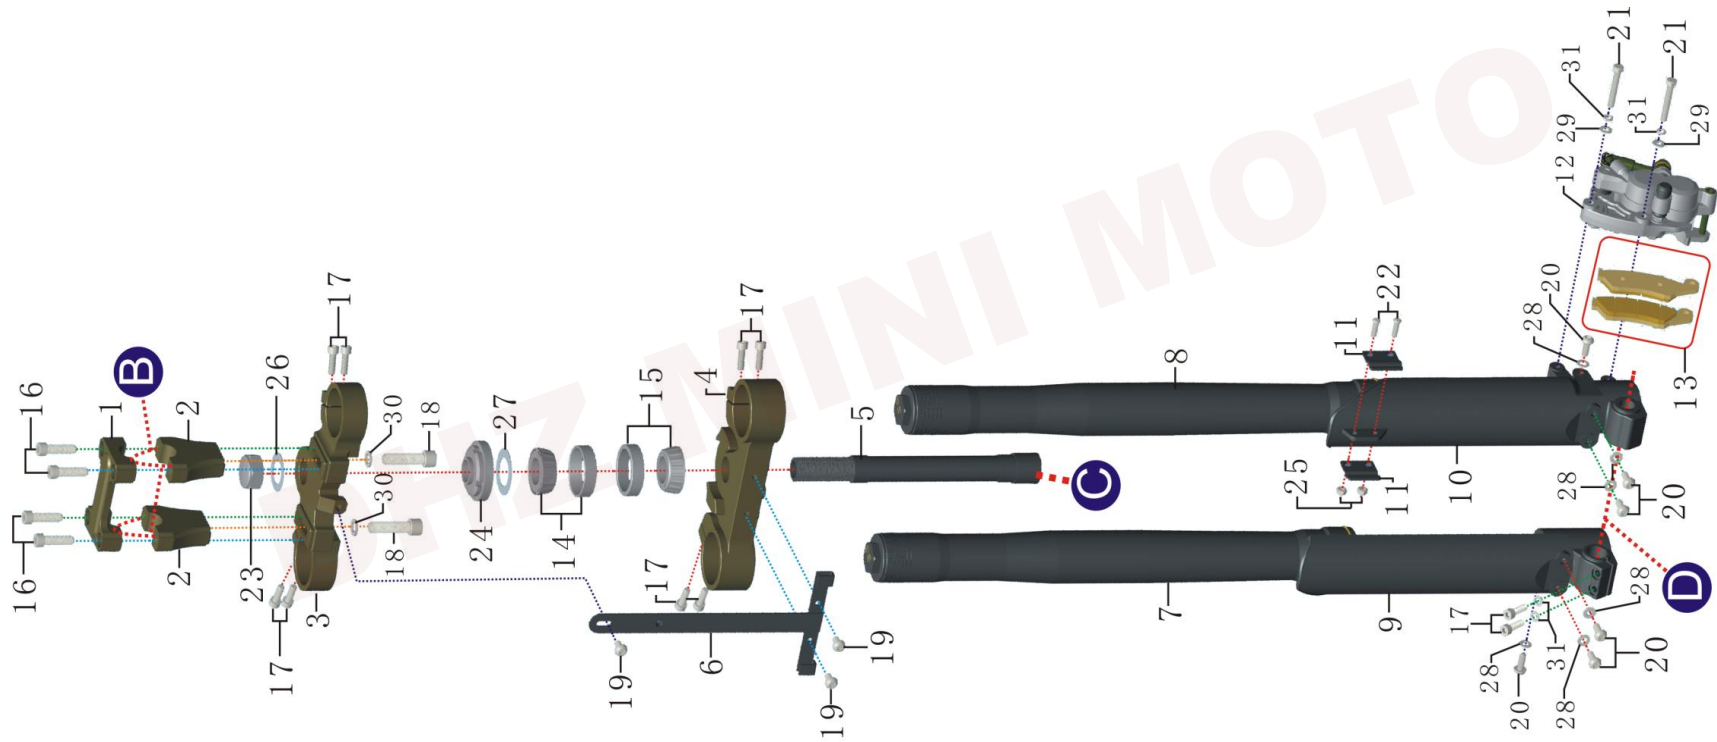

FORK ASSY., FRONT

REF.No.	PART No.	DESCRIPTION	QTY
11	04008123104030-3	bracket, brake hose	2
12	03030020640301-6	disc, brake, front	1
13	03030020640301-7	brake pads, front	1
14	12070040001000	bearing assy. 320/22	1
15	12070040002000	bearing assy. 320/23.5	1
16	GB/T70.1M8*30	bolt M8*30	4
17	GB/T70.1M6*20	bolt M6*20	10
18	GB/T70.1M10*40*1.5	bolt M10*40*1.5	2
19	GB/T70.2M6*12	bolt M6*12	3
20	GB/T70.2M6*16	bolt M6*16	6