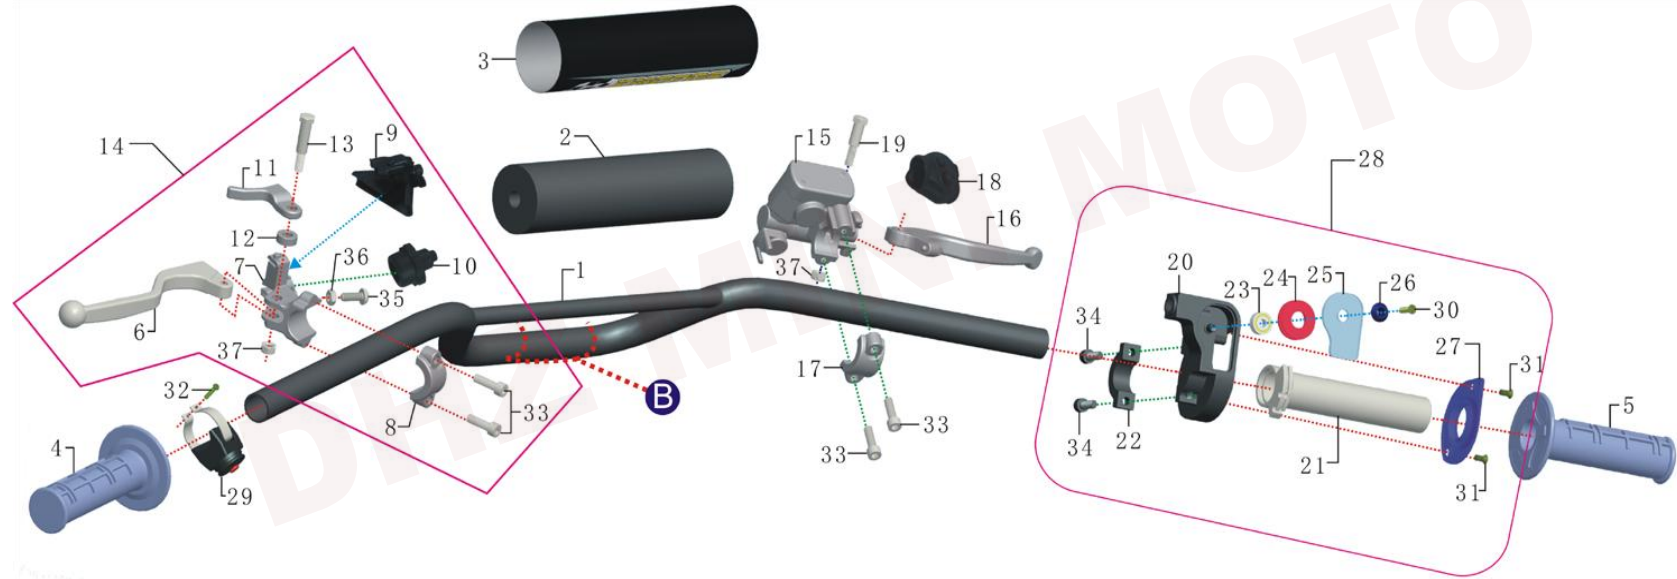

HANDLEBAR ASSY.

REF.No.	PART No.	DESCRIPTION	QTY
21	03010010110101	insert, throttle handle (Unavailable)	1
22		housing, throttle, bottom (Unavailable)	1
23		front rim bearing R4Z (Unavailable)	1
24		guide, throttle cable (Unavailable)	1
25		cover, waterproof 1 (Unavailable)	1
26		spacer (Unavailable)	1
27		cover, waterproof 2 (Unavailable)	1
28		housing, throttle, assy.	1
29	05025011000000	stop switch	1
30	GB/T 819M4*16	bolt M4*16	1