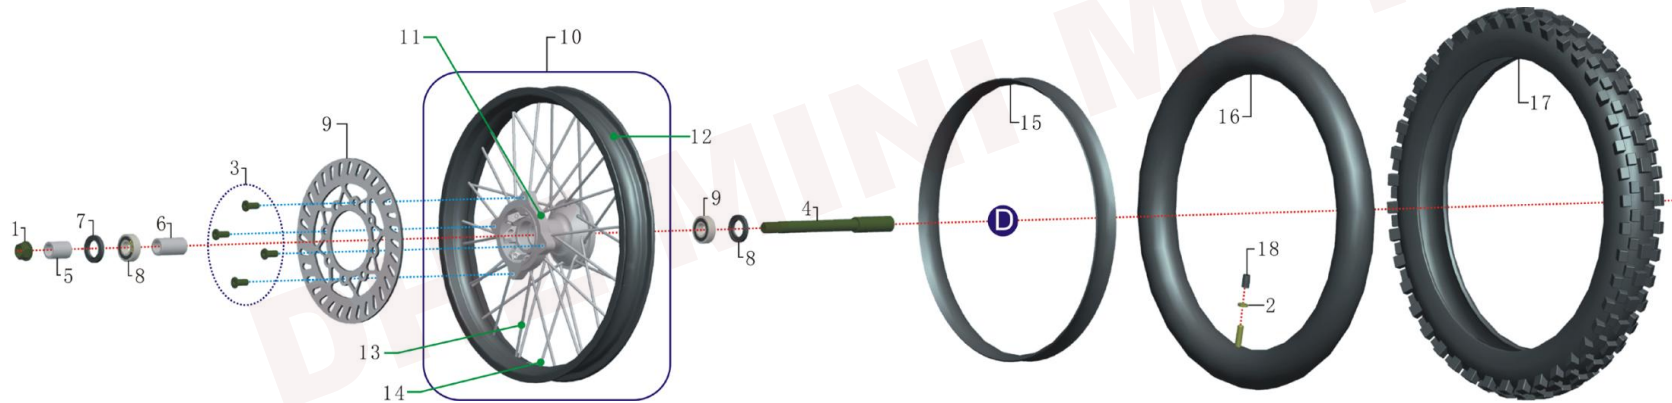

FRONT WHEEL ASSY.

REF.No.	PART No.	DESCRIPTION	QTY
11	04010020220030	hub, front	1
12	04010010110030	rim, front 14"	1
13	04010040210060	spokes	36
14	04010050210010	nut, spokes	36
15	04017003070000	inner tube protector band	1
16	04016005070000	inner tube	1
17	04015100507000	tire, front, 14"	1
18	0401810100000	cap, air valve	1