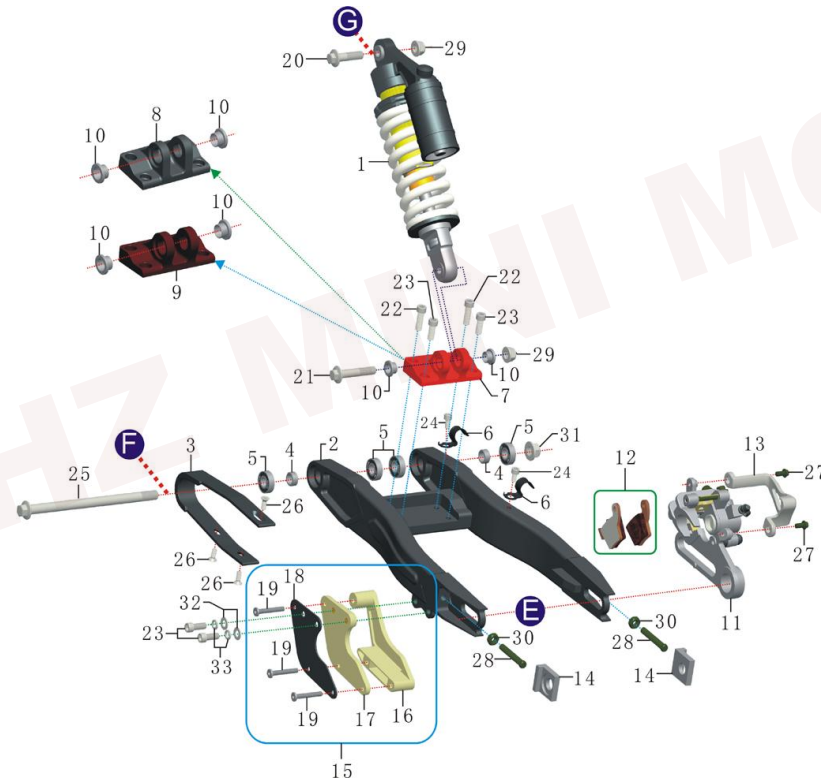

REAR SHOCK AND REAR SWING ARM ASSY.

REF.No.	PART No.	DESCRIPTION	QTY
21	GB/T5787M10*55	bolt, flanged M10*55	1
22	GB/T70.1M8*25	bolt M8*25	2
23	GB/T70.1M8*20	bolt M8*20	4
24	GB/T70.1M6*12	bolt M6*12	2
25	GB/T5787M12*190	bolt, flanged M12*190	1
26	GB/T819M6*16	bolt M6*16	3
27	GB/T5787M6*12	bolt, flanged M6*12	2
28	12200206071200	bolt M8*50	2
29	GB/T6187M10	nut, flanged, locking M10	2
30	GB/T6170 M8	nut M8	2