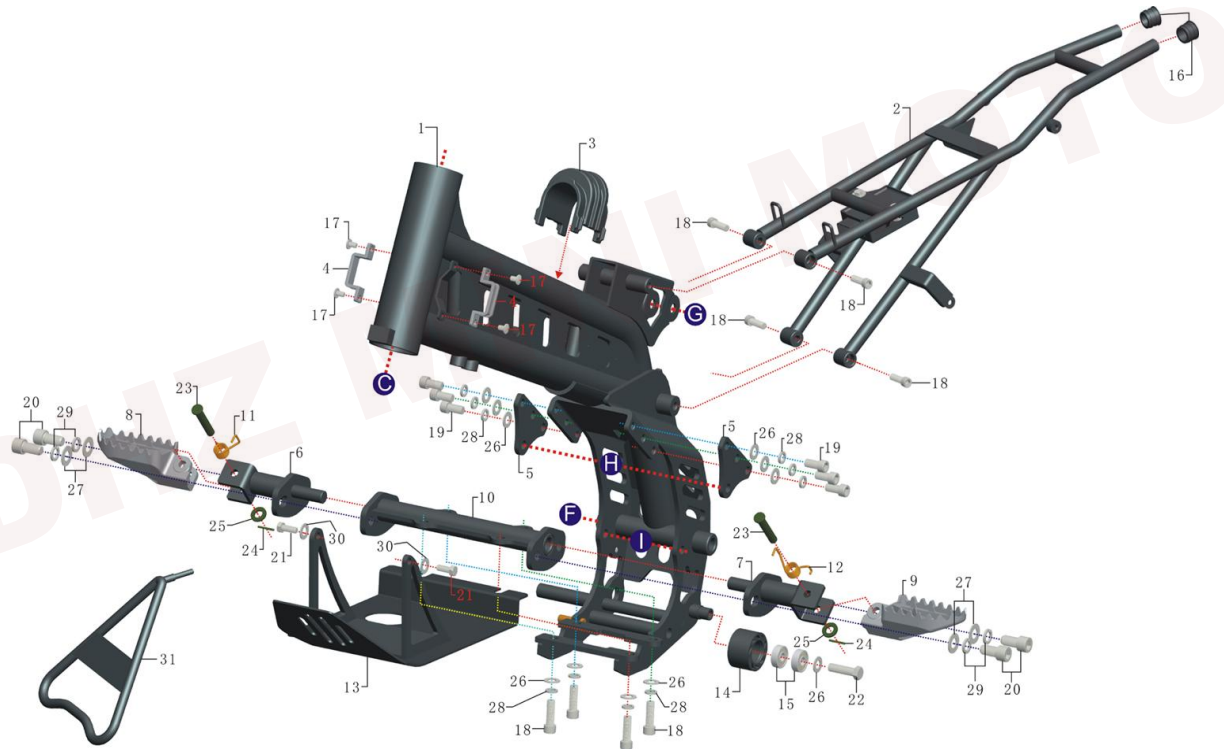

FRAME AND SUB-FRAME ASSY.

REF.No.	PART No.	DESCRIPTION	QTY
21	GB/T5783M6*16	bolt M6*16	2
22	GB/T5783M8*30	bolt M8*30	1
23	12080110011200	pin, rod $\Phi 8 \times 40$	2
24	12080210521200	cotter pin $\Phi 2 \times 25$	2
25	GB/97$\Phi 8$	flat washer $\Phi 8$	2
26	GB/97$\Phi 8$	flat washer $\Phi 8$	10
27	GB/97$\Phi 10$	flat washer $\Phi 10$	4
28	GB/T93$\Phi 8$	lock washer $\Phi 8$	10
29	GB/T93$\Phi 10$	lock washer $\Phi 10$	4
30	GB/97$\Phi 6$	flat washer $\Phi 6$	2