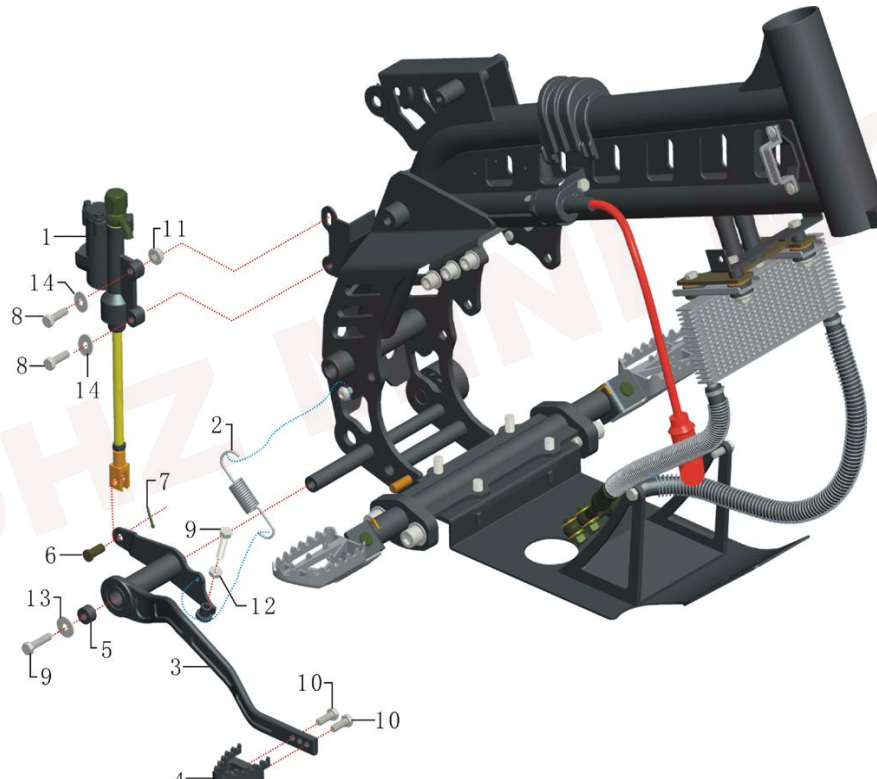

BRAKE ASSY., REAR

REF.No.	PART No.	DESCRIPTION	QTY
1	03031011440201-3	master cylinder, rear	1
2	09015103120000	spring, bracket, brake, rear	1
3	07005090301000	lever, brake, rear	1
4	07032092219000	brake lever tip (alloy)	1
5	09011134240000	spacer $\Phi 7 \times \Phi 14 \times 8$	1
6	12080110031200	pin, lever, brake	1
7	12080210521200	cotter pin $\Phi 2$	1
8	GB/T5783M6*20	bolt M6*20	2
9	GB/T5783M6*25	bolt M6*25	1
10	GB/T5783M6*16	bolt M6*16	2