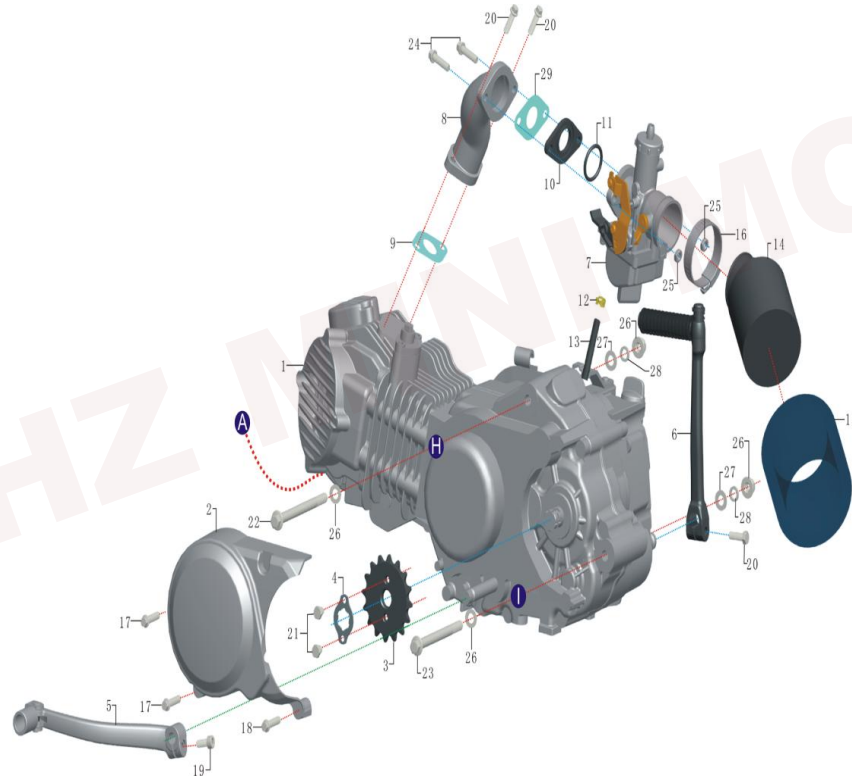

DHZ OUTLAW160R Parts Diagram

TABLE OF CONTENT

ENGINE, CARBURETOR AND AIR FILTER ASSY.	1
EXHAUST ASSY.	4
HANDLEBAR ASSY.	5
FORK ASSY., FRONT	9
FRONT WHEEL ASSY.	13
REAR WHEEL ASSY.	15
REAR SHOCK AND REAR SWING ARM ASSY.	18
FRAME AND SUB-FRAME ASSY.	22
FUEL COOLING ASSY.	26
BRAKE ASSY., REAR	28
BRAKE ASSY.2, FT & RR	30
FENDER AND SEAT ASSY.	31
FUEL TANK ASSY.	34
ELECTRICAL ASSY.	36
CABLES	37
STICKER KIT	38

ENGINE, CARBURETOR AND AIR FILTER ASSY.

REF.No.	PART No.	DESCRIPTION	QTY
1			
2	010108073330103	engine W155CC	1
3	010108073330103-1	cover, chain	1
4	20082201001700	sprocket, engine 420-16T	1
5	20082304010100	locking washer, sprocket	1
6	02028203020000	lever, gear shift	1
7	02025101040000	lever, kick start	1
8	02024020800000	carburetor PZ30	1
9	02001091611000	manifold, air intake	1
10	20012501140100	gasket, air intake 1	1

ENGINE, CARBURETOR AND AIR FILTER ASSY.

REF.No.	PART No.	DESCRIPTION	QTY
11	20012301140100	spacer, (composite plastic)	1
12	20130401030301	O-ring, carburetor, (rubber)	1
13	12300110100100	clamp, hose $\Phi 6$	1
14	06100029014100	hose, overflow	1
15	02004102110000	air filter	1
16		elemnet, air filter	1
17	12300320200000	clamp, duct	1
18	GB/T5787M6*35	bolt, flanged M6*35	2
19	GB/T5787M6*30	bolt, flanged M6*30	1
20	GB/T70.1M6*16	bolt M6*16	1

ENGINE, CARBURETOR AND AIR FILTER ASSY.

REF.No.	PART No.	DESCRIPTION	QTY
21	GB/T5783M6*20	bolt M6*20	3
22	GB/T5783M6*8	bolt M6*8	2
23	GB/T5787M8*115	bolt, flanged M8*115	1
24	GB/T5787M8*105	bolt, flanged M8*105	1
25	GB/T5783M6*30	bolt M6*30	2
26	GB/T6170 M6	nut M6	2
27	GB/T6187M8	nut, flanged, locking M8	2
28	GB/T97Φ8	flat washer Φ8	4
29	GB/T93Φ8	lock washer Φ8	2
30	20012401140100	gasket, CARBURETOR	1