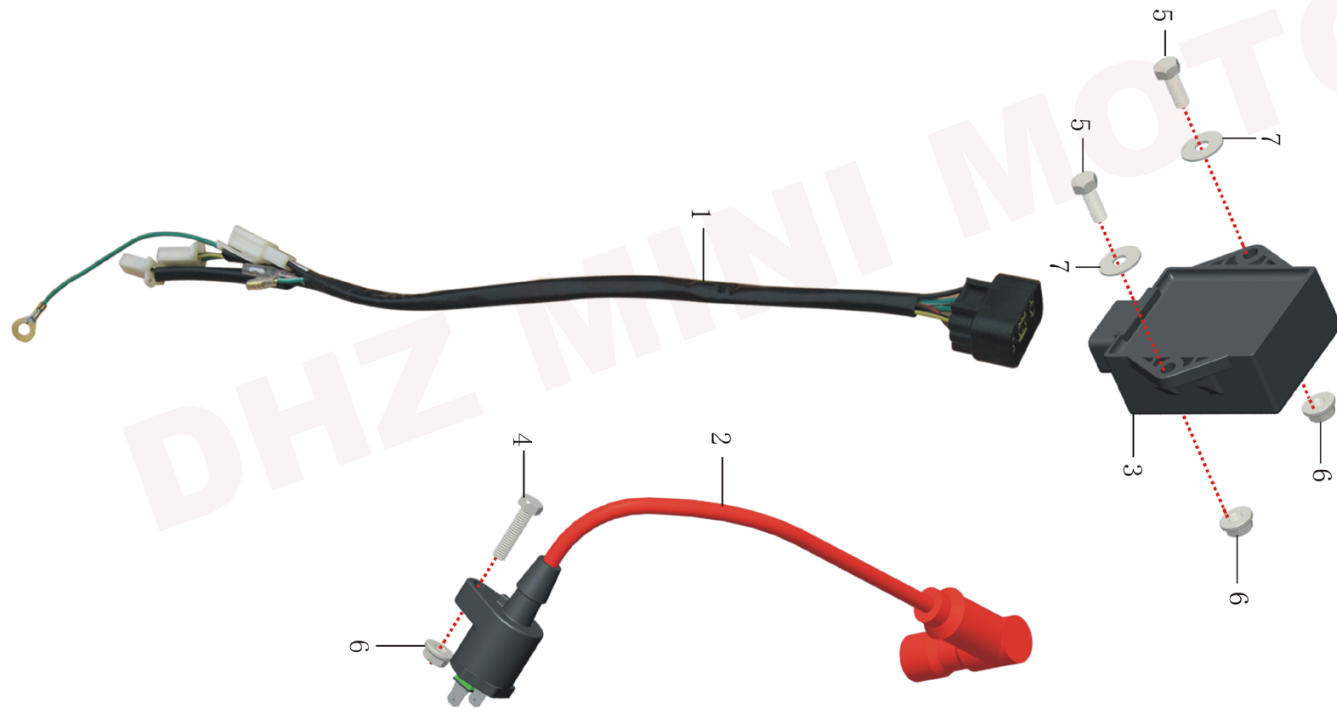

ELECTRICAL ASSY.

REF.No.	PART No.	DESCRIPTION	QTY
1	05008112000000	wiring harness	1
2	05001222100000	Ignition coil	1
3	05003103040100	CDI	1
4	GB/T5783M6*25	bolt M6*25	1
5	GB/T5783M6*16	bolt M6*16	2
6	GB/T6177M6	nut M6	1
7	GB/96Φ6	flat washer Φ6	2