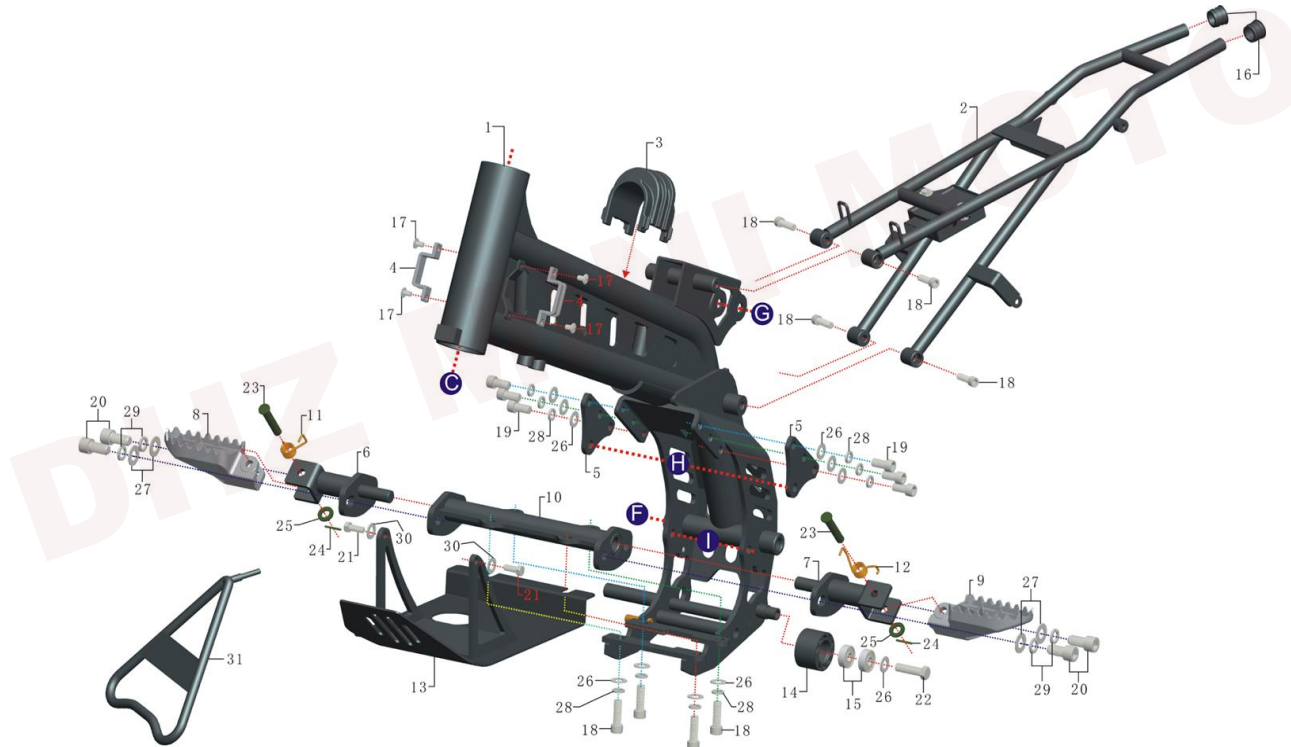

FRAME AND SUB-FRAME ASSY.

REF.No.	PART No.	DESCRIPTION	QTY
1	07001095101000	frame	1
2	07002095101000	sub-frame	1
3	06100028034100	buffer insert, rubber	1
4	06100025022100	bracket	2
5	07034091101000	bracket, engine	1
6	07008091101000	bracket, foot rest,RH	1
7	07007091101000	bracket, foot rest,LH	1
8	07020091300030	foot rest, RH	1
9	07019091300030	foot rest, LH	1
10	07018093101000	bracket, foot rest, engine	1