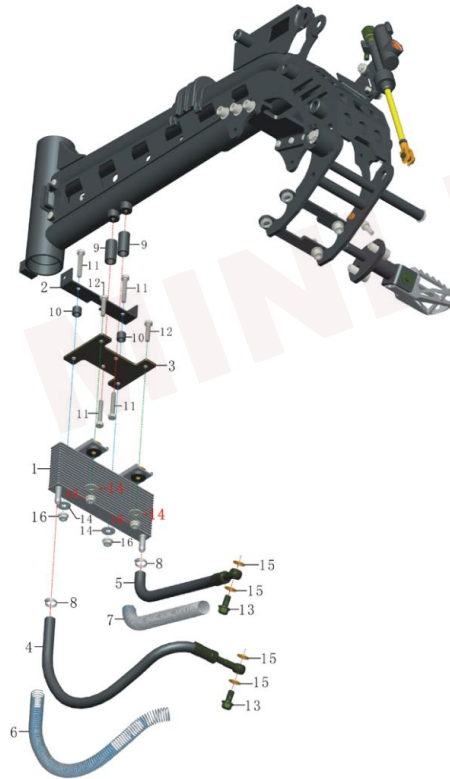

FUEL COOLING ASSY.

REF.No.	PART No.	DESCRIPTION	QTY
11	GB/T5783M6*35	bolt M6*35	4
12	GB/T5783M6*25	bolt M6*25	2
13	12201205771301	bolt M8*23	2
14	GB/96Φ6	flat washer Φ6	4
15	GB/97Φ8	flat washer Φ8	4
16	GB/T6177M6	nut M6	4