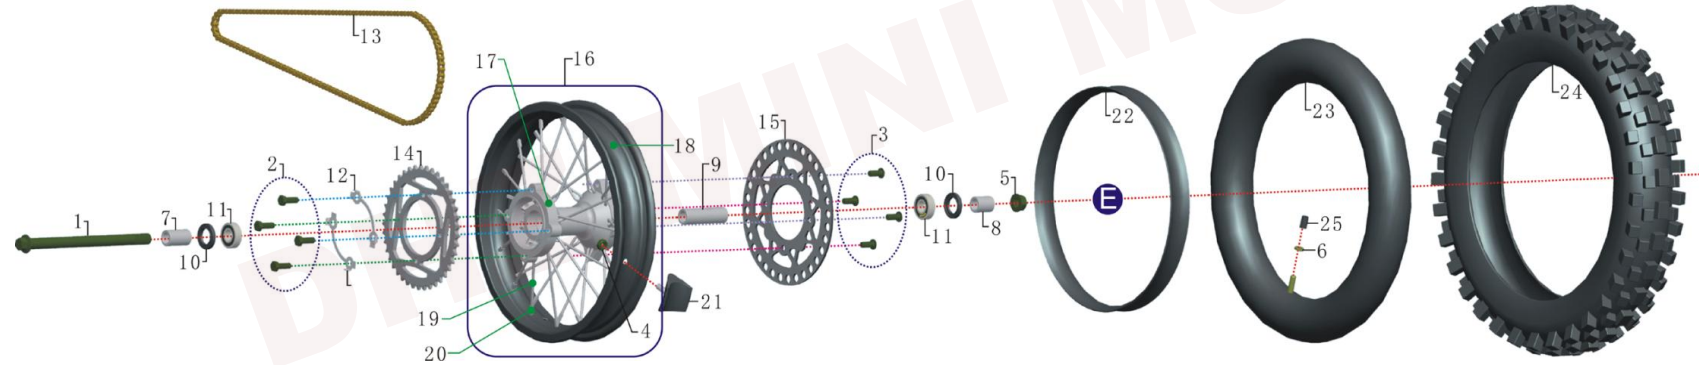

REAR WHEEL ASSY.

REF.No.	PART No.	DESCRIPTION	QTY
21	04019101000000	locking, inner tube	1
22	04017002070000	inner tube protector band	1
23	04016009070000	inner tube	1
24	04015100907000	tire, front, 12"	1
25	04018101000000	cap, air valve	1