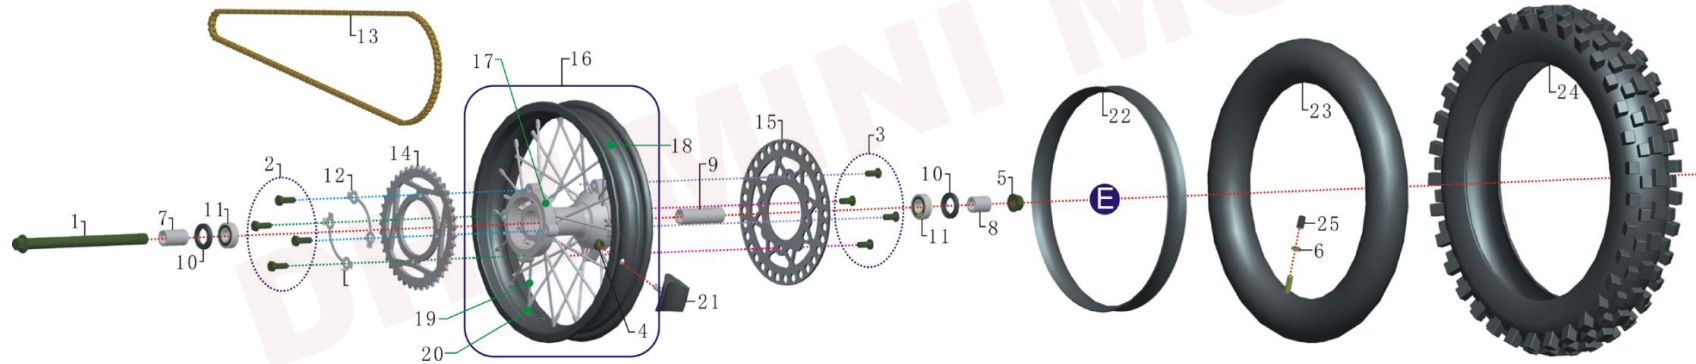

REAR WHEEL ASSY.

REF.No.	PART No.	DESCRIPTION	QTY
11	12070010019000	front rim bearing 6202-2RS	2
12	09016000100100	locking washer, sprocket	2
13	04020201110100	chain 420-104L	1
14	04021202030100	sprocket, rear 420-41T	1
15	03033030303000	disc, brake, rear Φ200	1
16	04007101030150	rim, rear assy. 1.85*12"	1
17	04010030220030	hub, rear	1
18	04010010110150	rim, rear 12"	1
19	04010040210070	spokes	36
20	04010050210010	nut, spokes	36