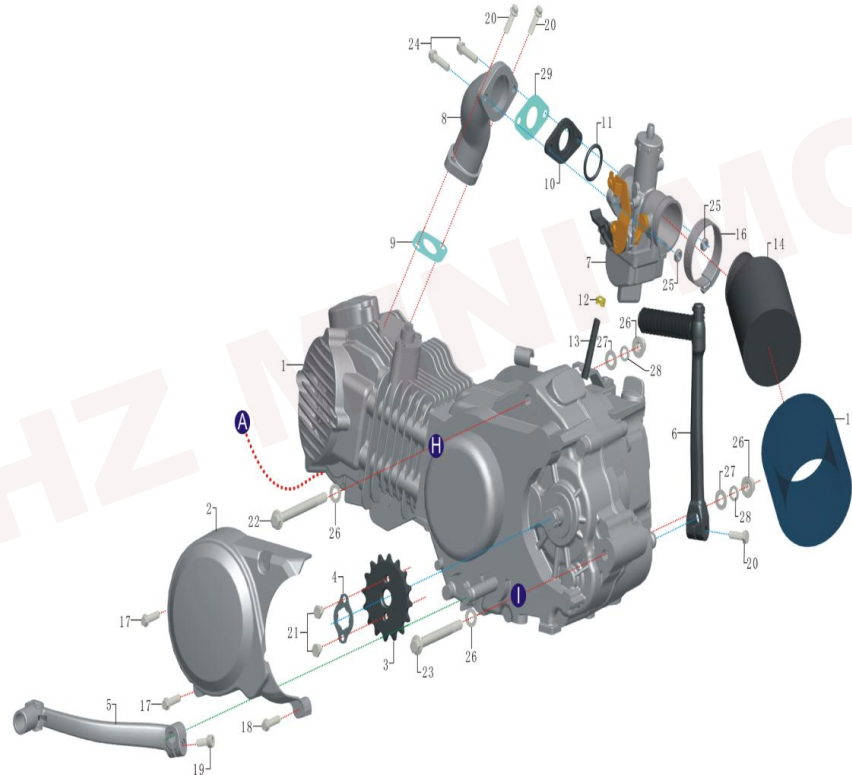

DHZ OUTLAW160R Parts Diagram

TABLE OF CONTENT

ENGINE, CARBURETOR AND AIR FILTER ASSY.	1
EXHAUST ASSY.	4
HANDLEBAR ASSY.	5
FORK ASSY., FRONT	9
FRONT WHEEL ASSY.	13
REAR WHEEL ASSY.	15
REAR SHOCK AND REAR SWING ARM ASSY.	18
FRAME AND SUB-FRAME ASSY.	22
FUEL COOLING ASSY.	26
BRAKE ASSY., REAR	28
BRAKE ASSY.2, FT & RR	30
FENDER AND SEAT ASSY.	31
FUEL TANK ASSY.	34
ELECTRICAL ASSY.	36
CABLES	37
STICKER KIT	38

ENGINE, CARBURETOR AND AIR FILTER ASSY.

REF.No.	PART No.	DESCRIPTION	QTY
1			
2	010108073330103	engine W155CC	1
3	010108073330103-1	cover, chain	1
4	20082201001700	sprocket, engine 420-16T	1
5	20082304010100	locking washer, sprocket	1
6	02028203020000	lever, gear shift	1
7	02025101040000	lever, kick start	1
8	02024020800000	carburetor PZ30	1
9	02001091611000	manifold, air intake	1
10	20012501140100	gasket, air intake 1	1

ENGINE, CARBURETOR AND AIR FILTER ASSY.

REF.No.	PART No.	DESCRIPTION	QTY
11	20012301140100	spacer, (composite plastic)	1
12	20130401030301	O-ring, carburetor, (rubber)	1
13	12300110100100	clamp, hose $\Phi 6$	1
14	06100029014100	hose, overflow	1
15	02004102110000	air filter	1
16		elemnet, air filter	1
17	12300320200000	clamp, duct	1
18	GB/T5787M6*35	bolt, flanged M6*35	2
19	GB/T5787M6*30	bolt, flanged M6*30	1
20	GB/T70.1M6*16	bolt M6*16	1

ENGINE, CARBURETOR AND AIR FILTER ASSY.

REF.No.	PART No.	DESCRIPTION	QTY
21	GB/T5783M6*20	bolt M6*20	3
22	GB/T5783M6*8	bolt M6*8	2
23	GB/T5787M8*115	bolt, flanged M8*115	1
24	GB/T5787M8*105	bolt, flanged M8*105	1
25	GB/T5783M6*30	bolt M6*30	2
26	GB/T6170 M6	nut M6	2
27	GB/T6187M8	nut, flanged, locking M8	2
28	GB/T97Φ8	flat washer Φ8	4
29	GB/T93Φ8	lock washer Φ8	2
30	20012401140100	gasket, CARBURETOR	1