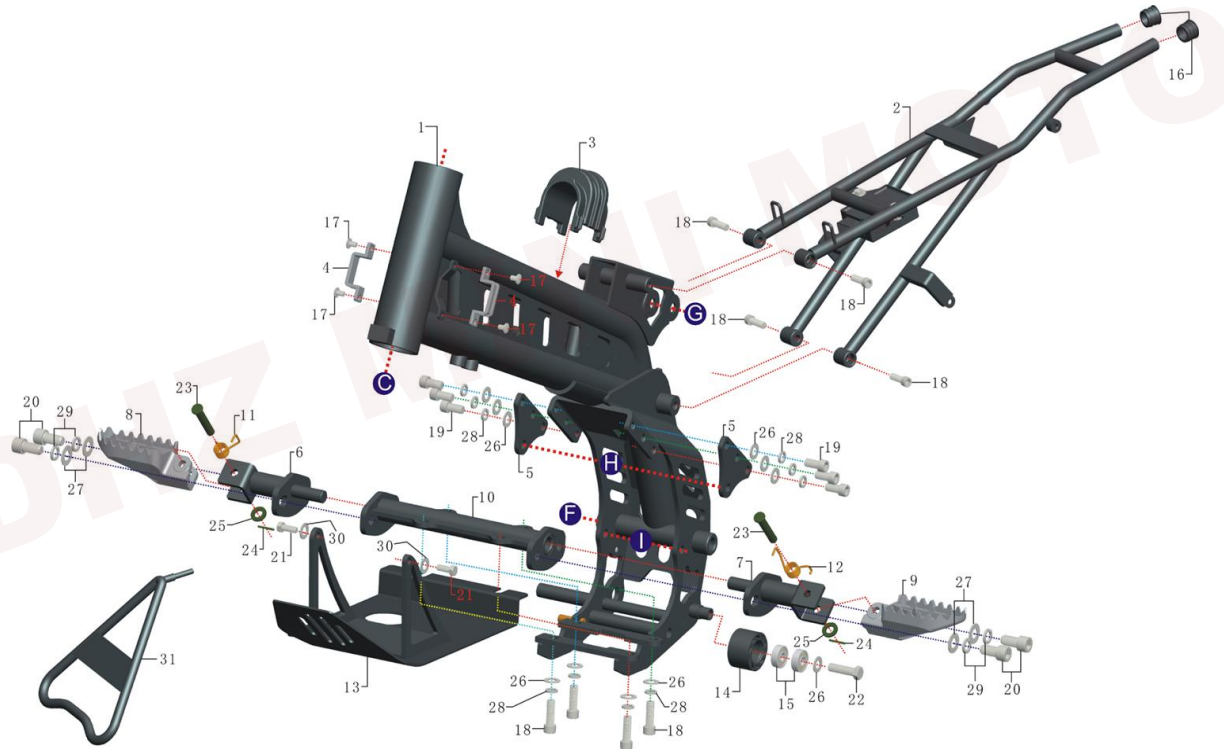

REAR SHOCK AND REAR SWING ARM ASSY.

REF.No.	PART No.	DESCRIPTION	QTY
31	GB/T6187M12	nut, flanged, locking M12	1
32	GB/T97Φ8	flat washer Φ8	2
33	GB/T93Φ8	lock washer Φ8	2

FRAME AND SUB-FRAME ASSY.

REF.No.	PART No.	DESCRIPTION	QTY
1	07001095101000	frame	1
2	07002095101000	sub-frame	1
3	06100028034100	buffer insert, rubber	1
4	06100025022100	bracket	2
5	07034091101000	bracket, engine	1
6	07008091101000	bracket, foot rest,RH	1
7	07007091101000	bracket, foot rest,LH	1
8	07020091300030	foot rest, RH	1
9	07019091300030	foot rest, LH	1
10	07018093101000	bracket, foot rest, engine	1

FRAME AND SUB-FRAME ASSY.

REF.No.	PART No.	DESCRIPTION	QTY
11	09015203120000	spring, foot rest, RH	1
12		spring, foot rest, LH	1
13	07035091101010	engine skid plate (protector)	1
14	06100008014101	roller, guide, chain	1
15	12070010001000	bearing 608ZZ	2
16	06100024024100	cap, frame, front	2
17	GB/T818M5*12	bolt M5*12	4
18	GB/T70.1M8*25	bolt M8*25	8
19	GB/T70.1M8*16	bolt M8*16	6
20	GB/T70.1M10*20*1.5	bolt M10*20*1.5	4